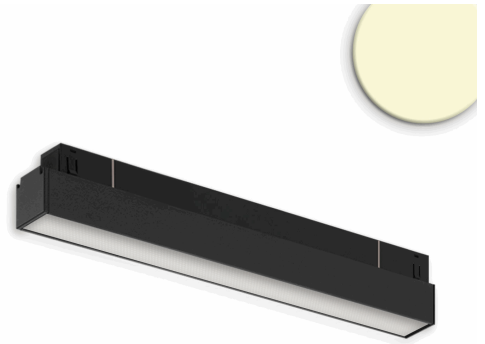

ISOLED®

CUSTOMISED LIGHT SOLUTIONS

Track48 linear light 30cm black, 10W, 120°, 48V, 3000K, CRI90, prismatic, Line+, DALI dimmable

Item number: 116978
EAN: 9009377170317

Product specification:

Dimmable:	Y
Dimming type:	DALI
Luminous flux:	620 lm
Beam angle:	120°
Rated power:	10 W
Active power:	10 W
Rated voltage:	48 VDC
Colour temperature:	3000K
Color rendering index:	90 CRI ra (1-8)
Protection class:	IP20
Ambient temperature:	-10°C - 40°C
Housing color:	black
Housing material:	Aluminum
Weight:	174,0 g
Length:	304,0 mm
Width:	22,0 mm
Height:	43,0 mm
Useful lifespan L70 B10:	38000 h
Useful lifespan L70 B50:	57000 h
Useful lifespan L80 B10:	37000 h
Useful lifespan L80 B50:	50000 h
Useful lifespan L90 B10:	33000 h
Useful lifespan L90 B50:	44000 h
Warranty in years	5