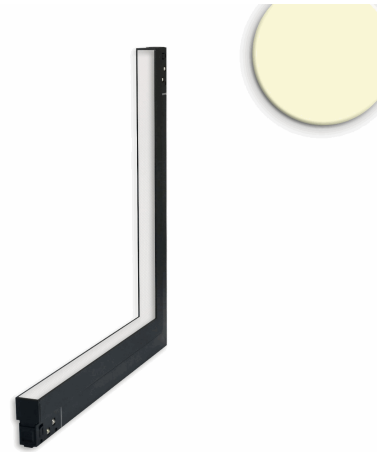

## Track48 corner light vertical black, 20W, 120°, 48V, 3000K, CRI90, prismatic, Line+, DALI dimmable

**Item number:** 116984  
**EAN:** 9009377170379

### Product specification:

**Dimmable:** Y  
**Dimming type:** DALI  
**Luminous flux:** 1350 lm  
**Beam angle:** 120°  
**Rated power:** 20 W  
**Active power:** 20 W  
**Rated voltage:** 48 VDC  
**Colour temperature:** 3000K  
**Color rendering index:** 90 CRI ra (1-8)  
**Protection class:** IP20  
**Ambient temperature:** -10°C - 40°C  
**Housing color:** black  
**Housing material:** Aluminum  
**Weight:** 318,0 g  
**Length:** 330,0 mm  
**Width:** 330,0 mm  
**Height:** 22,0 mm  
**Useful lifespan L70 | B10:** 38000 h  
**Useful lifespan L70 | B50:** 57000 h  
**Useful lifespan L80 | B10:** 37000 h  
**Useful lifespan L80 | B50:** 50000 h  
**Useful lifespan L90 | B10:** 33000 h  
**Useful lifespan L90 | B50:** 44000 h  
**Warranty in years:** 5