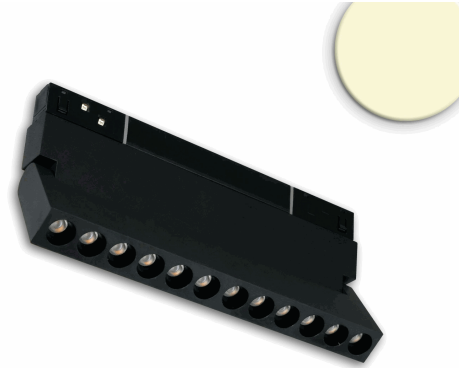

## Track48 grid track light 22cm black, 12W, 36°, UGR<19, 48V DC, 3000K, CRI90

Item number: 116104  
EAN: 9009377154973

### Product specification:

<b>Dimmable:</b>	N
<b>Luminous flux:</b>	880 lm
<b>Beam angle:</b>	36°
<b>Rated power:</b>	12 W
<b>Active power:</b>	12 W
<b>Rated voltage:</b>	48 VDC
<b>Colour temperature:</b>	3000K
<b>Color rendering index:</b>	90 CRI ra (1-8)
<b>Protection class:</b>	IP20
<b>Ambient temperature:</b>	-10°C - 40°C
<b>Housing color:</b>	black matt
<b>Weight:</b>	552,0 g
<b>Length:</b>	220,0 mm
<b>Width:</b>	22,0 mm
<b>Height:</b>	115,0 mm
<b>Useful lifespan L70   B10:</b>	38000 h
<b>Useful lifespan L70   B50:</b>	57000 h
<b>Useful lifespan L80   B10:</b>	37000 h
<b>Useful lifespan L80   B50:</b>	50000 h
<b>Useful lifespan L90   B10:</b>	33000 h
<b>Useful lifespan L90   B50:</b>	44000 h
<b>Warranty in years</b>	5

**features:** 90 degree swiveling, operation only on a non-dimmable 48V DC constant voltage source

For specific test reports, certifications of conformity and further product information feel free to contact our office.