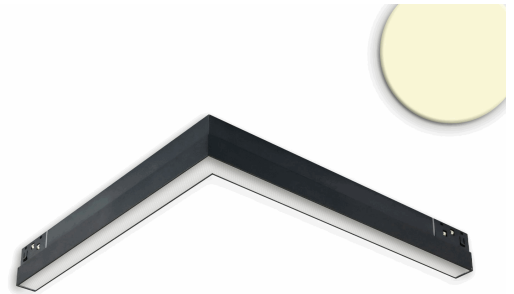

ISOLED®

CUSTOMISED LIGHT SOLUTIONS

Track48 corner light horizontal black, 20W, 120°, 48V, 3000K, CRI90, prismatic, Line+ DALI dimmable

Item number: 116982
EAN: 9009377170355

Product specification:

Dimmable:	Y
Dimming type:	DALI
Luminous flux:	1350 lm
Beam angle:	120°
Rated power:	20 W
Active power:	20 W
Rated voltage:	48 VDC
Colour temperature:	3000K
Color rendering index:	90 CRI ra (1-8)
Protection class:	IP20
Ambient temperature:	-10°C - 40°C
Housing color:	black
Housing material:	Aluminum
Weight:	316,0 g
Length:	322,0 mm
Width:	307,0 mm
Height:	22,0 mm
Useful lifespan L70 B10:	38000 h
Useful lifespan L70 B50:	57000 h
Useful lifespan L80 B10:	37000 h
Useful lifespan L80 B50:	50000 h
Useful lifespan L90 B10:	33000 h
Useful lifespan L90 B50:	44000 h
Warranty in years	5