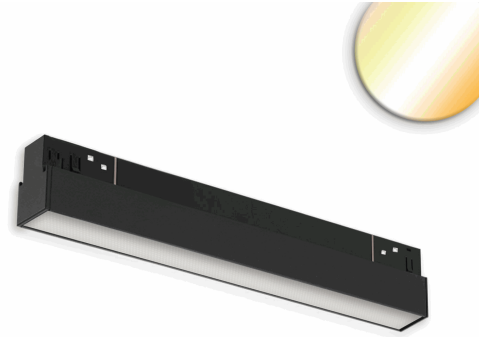

Track48 linear light 30cm black, 10W, 120°, 48V, 1800-4000K, CRI90, prismatic, Line+, DALI DT8

Item number: 117226
EAN: 9009377173745

Product specification:

Dimmable:	Y
Dimming type:	DALI
Luminous flux:	560 lm
Beam angle:	120°
Rated power:	10 W
Active power:	10 W
Rated voltage:	48 VDC
Colour temperature:	1800K - 4000K
Color rendering index:	90 CRI ra (1-8)
Protection class:	IP20
Ambient temperature:	-10°C - 40°C
Housing color:	black
Housing material:	Aluminum
Weight:	174,0 g
Length:	304,0 mm
Width:	22,0 mm
Height:	43,0 mm
Useful lifespan L70 B10:	50000 h
Useful lifespan L70 B50:	75000 h
Useful lifespan L80 B10:	48000 h
Useful lifespan L80 B50:	66000 h
Useful lifespan L90 B10:	43000 h
Useful lifespan L90 B50:	58000 h
Warranty in years	5