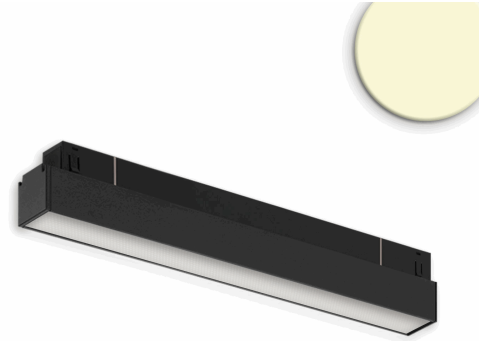

ISOLED®

CUSTOMISED LIGHT SOLUTIONS

Track48 linear light 30cm black, 10W, 120°, 48V, 3000K, CRI90, prismatic, Line+

Item number: 116977
EAN: 9009377170300

Product specification:

Dimmable:	N
Luminous flux:	620 lm
Beam angle:	120°
Rated power:	10 W
Active power:	10 W
Rated voltage:	48 VDC
Colour temperature:	3000K
Color rendering index:	90 CRI ra (1-8)
Protection class:	IP20
Ambient temperature:	-10°C - 40°C
Housing color:	black
Housing material:	Aluminum
Weight:	174,0 g
Length:	304,0 mm
Width:	22,0 mm
Height:	43,0 mm
Useful lifespan L70 B10:	38000 h
Useful lifespan L70 B50:	57000 h
Useful lifespan L80 B10:	37000 h
Useful lifespan L80 B50:	50000 h
Useful lifespan L90 B10:	33000 h
Useful lifespan L90 B50:	44000 h
Warranty in years	5