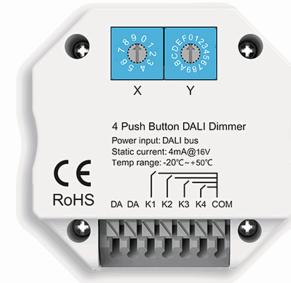

ISOLED®

CUSTOMISED LIGHT SOLUTIONS

DALI master control for 4 addresses/groups/scenes, control via 4 push buttons, DALI bus voltage

Item number: 116285
EAN: 9009377158292

Product specification:

Protection class: IP20
Ambient temperature: -20°C - 50°C
Housing color: white
Housing material: Plastic
Weight: 38,0 g
Length: 52,0 mm
Width: 52,0 mm
Height: 27,0 mm
Warranty in years: 2