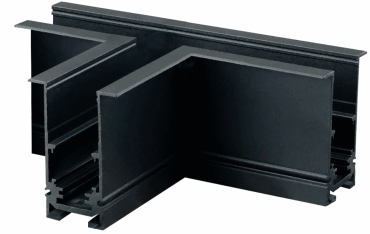

## Track48 T-rail horizontal for recessed rail, black, non-current-carrying

**Item number:** 116731  
**EAN:** 9009377166433

### Product specification:

**Protection class:** IP20  
**Housing color:** black  
**Housing material:** Aluminum  
**Weight:** 275,0 g  
**Warranty in years:** 2

For specific test reports, certifications of conformity and further product information feel free to contact our office.