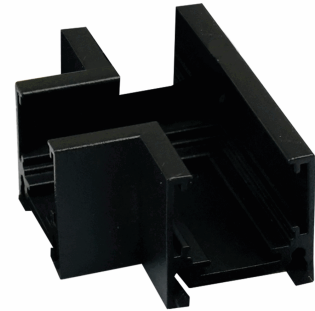

## Track48 T-rail horizontal for surface mounted rail flat, black, non-current-carrying

**Item number:** 116728  
**EAN:** 9009377166402

### Product specification:

**Protection class:** IP20  
**Housing color:** black  
**Housing material:** Aluminum  
**Weight:** 230,0 g  
**Warranty in years:** 2

For specific test reports, certifications of conformity and further product information feel free to contact our office.