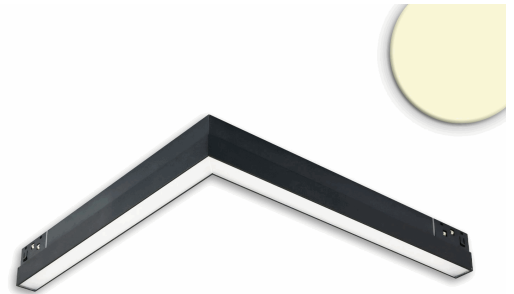

Track48 corner light horizontal black, 20W, 120°, 48V DC, 3000K, Line+, DALI dimmable

Item number: 116085
EAN: 9009377154782

Product specification:

Dimmable:	Y
Dimming type:	DALI
Luminous flux:	1400 lm
Beam angle:	120°
Rated power:	20 W
Active power:	20 W
Rated voltage:	48 VDC
Colour temperature:	3000K
Color rendering index:	90 CRI ra (1-8)
Protection class:	IP20
Ambient temperature:	-10°C - 40°C
Housing color:	black matt
Weight:	316,0 g
Length:	322,0 mm
Width:	307,0 mm
Height:	22,0 mm
Useful lifespan L70 B10:	38000 h
Useful lifespan L70 B50:	57000 h
Useful lifespan L80 B10:	37000 h
Useful lifespan L80 B50:	50000 h
Useful lifespan L90 B10:	33000 h
Useful lifespan L90 B50:	44000 h
Warranty in years	5